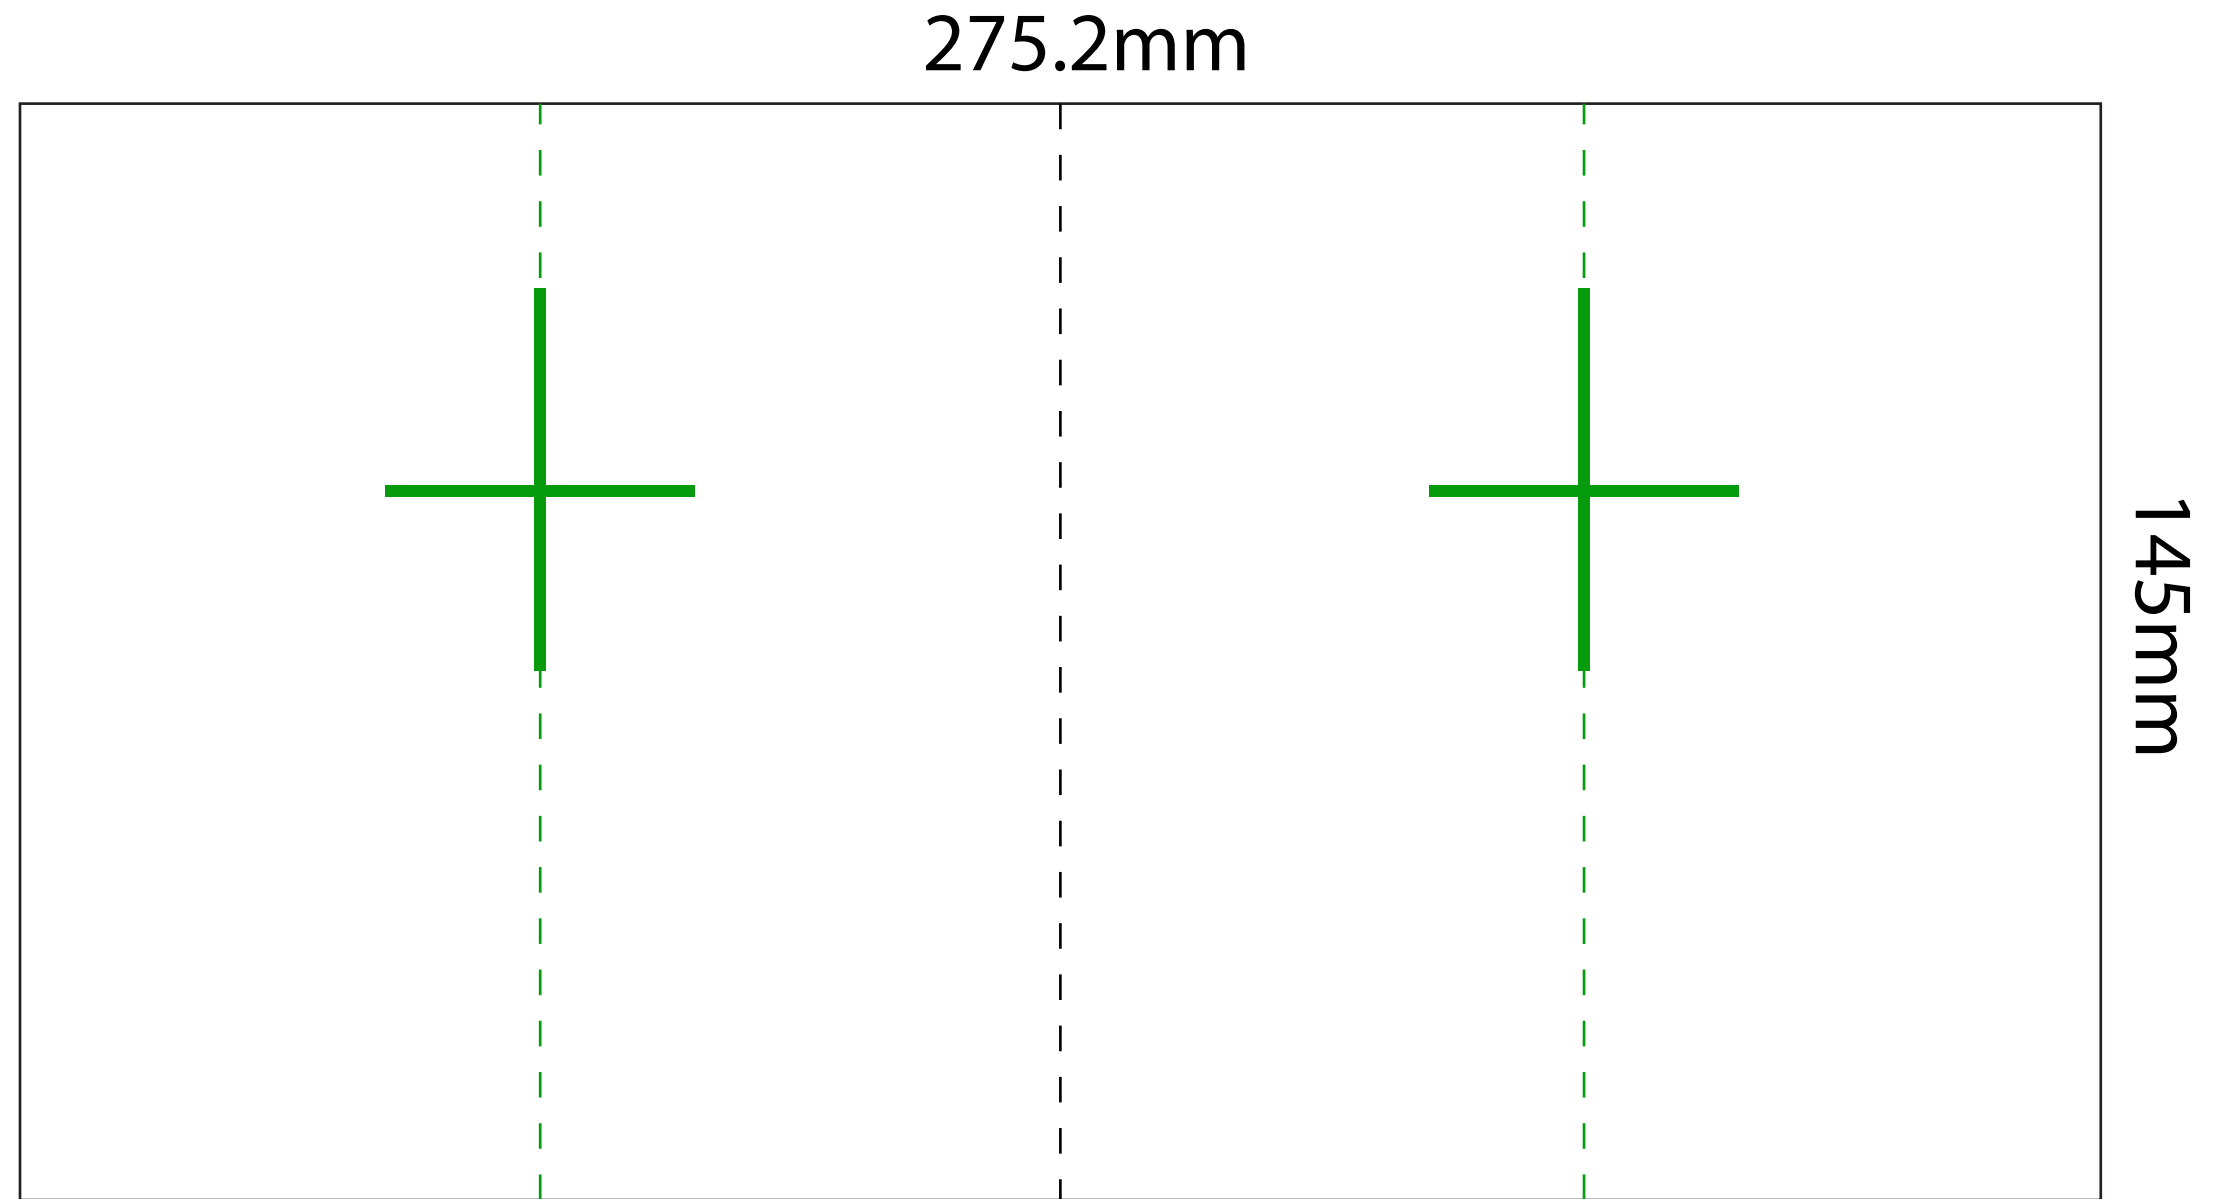

# 590ml Insulated Tumbler

- Fonts need to be outlined
- Raster images should be 300dpi and embedded

• Black Box indicates total print area