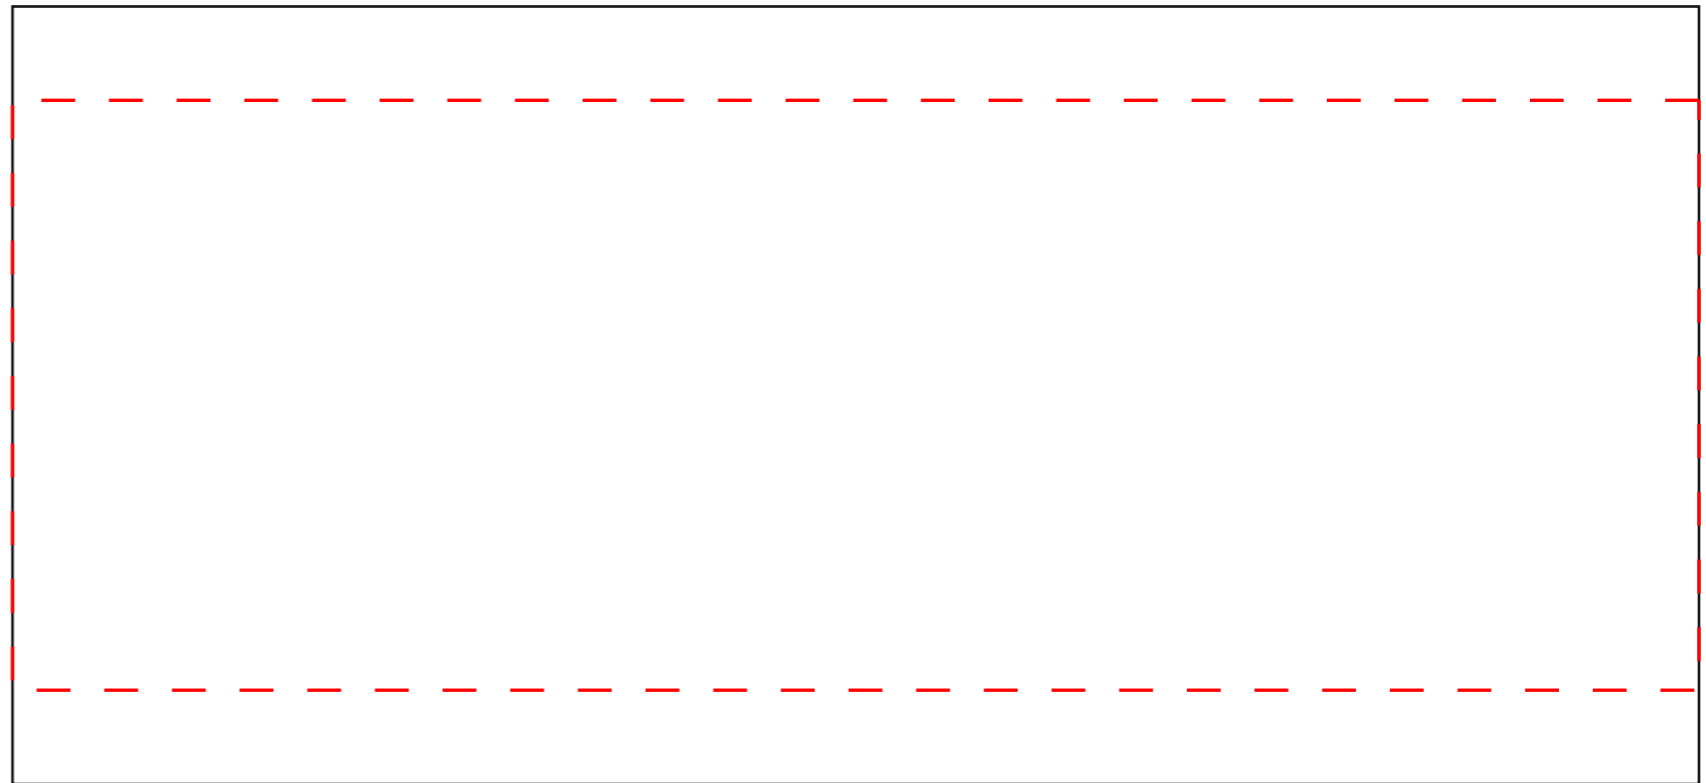

Lavender Ceramic Mug

- Fonts need to be outlined
- Raster images should be 300dpi and embedded

- **Keep Logos within area marked in Red** — — — — —
- Black Box indicates total print area —————