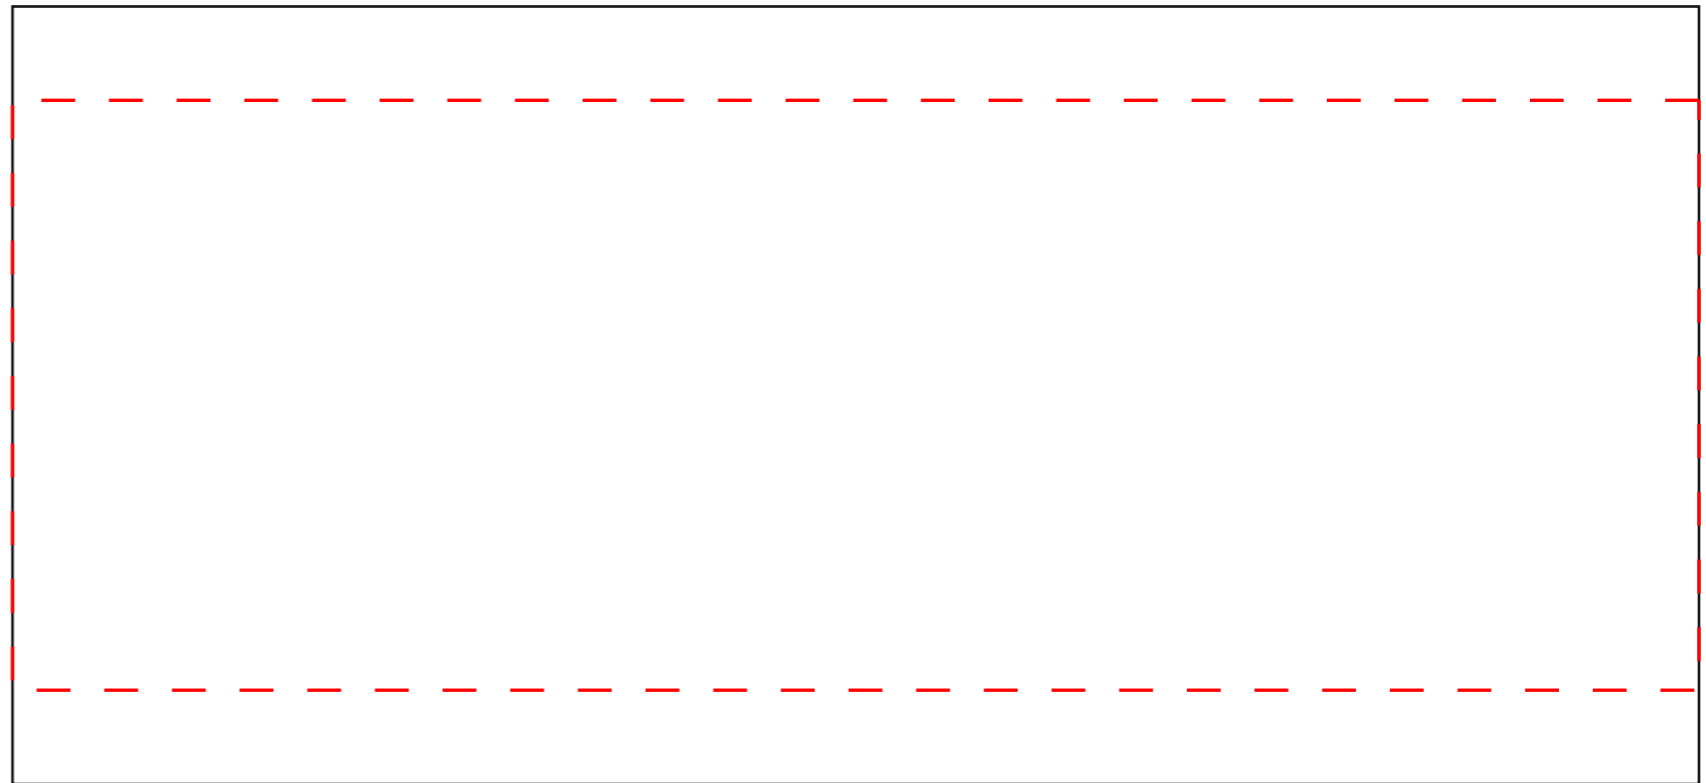

Light Green Ceramic Mug

- Fonts need to be outlined
- Raster images should be 300dpi and embedded

- **Keep Logos within area marked in Red** — — — — —
- Black Box indicates total print area —————