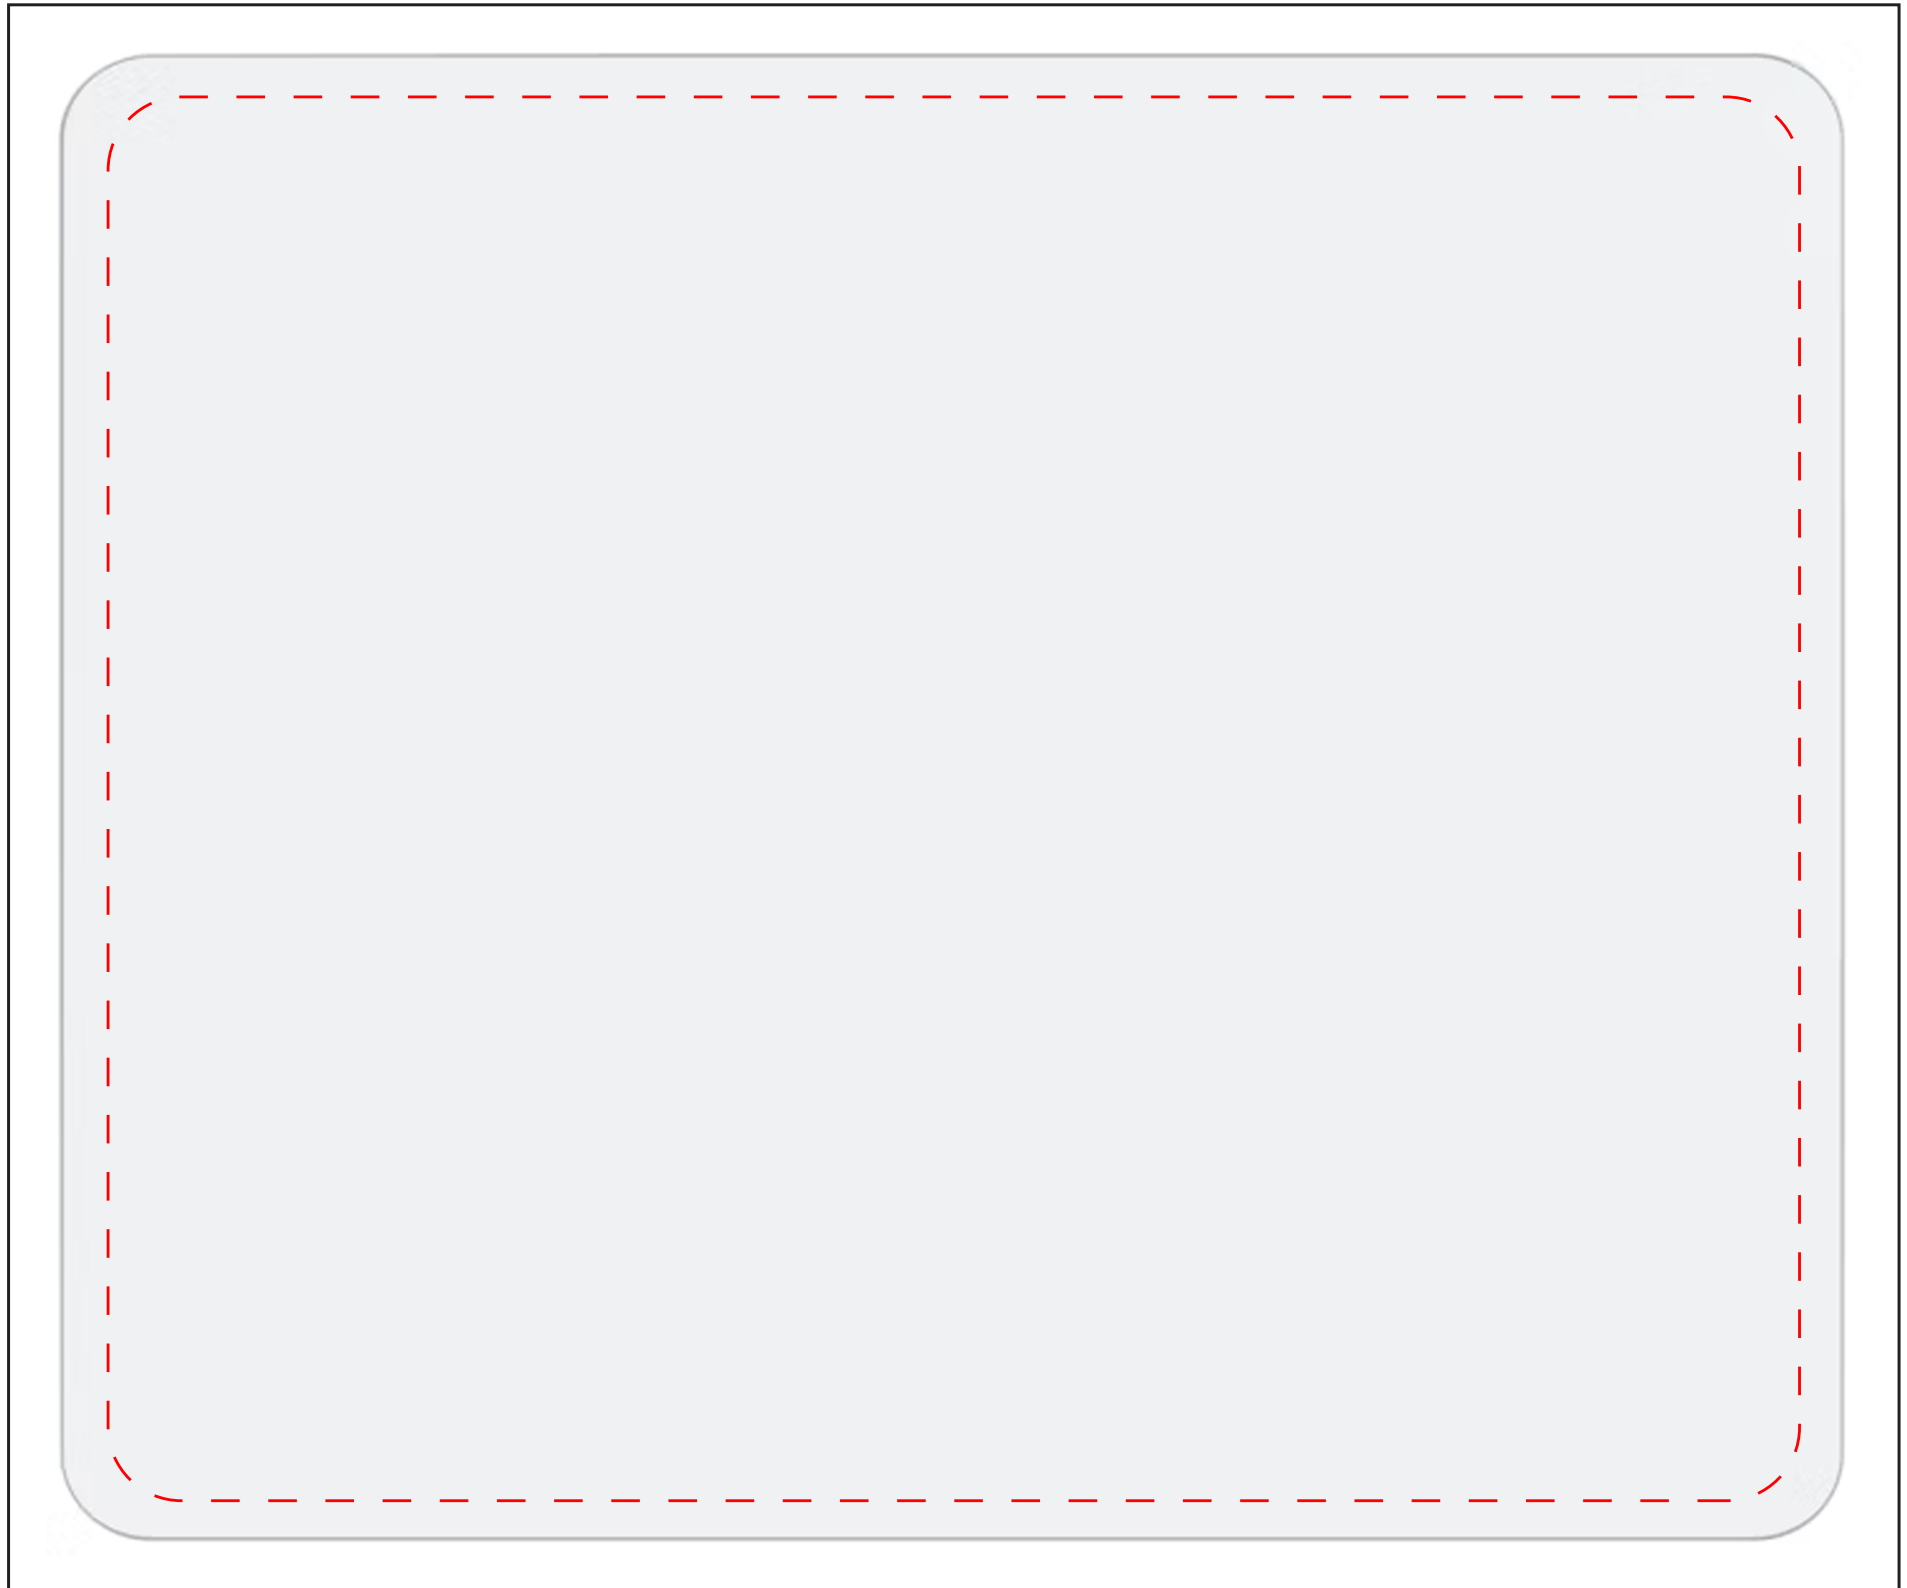

Mouse Pad

250mm

210mm

- Fonts need to be outlined
- Raster images should be 300dpi and embedded

- **Keep Logos within area marked in Red** — — — — —
- Black Box indicates total print area —————