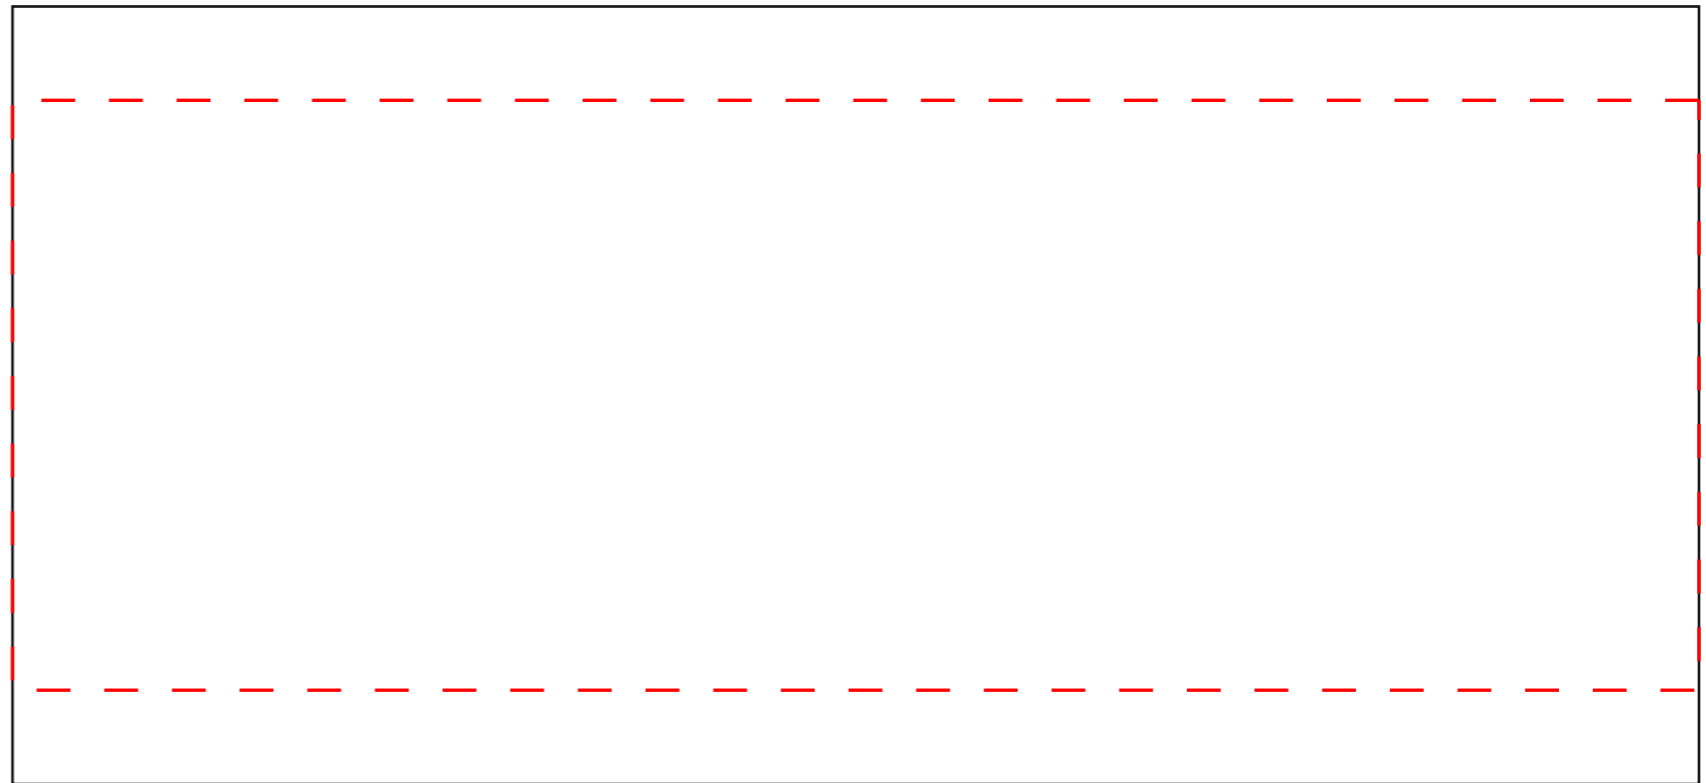

# Olive Drab Ceramic Mug

- Fonts need to be outlined
- Raster images should be 300dpi and embedded

- **Keep Logos within area marked in Red** — — — — —
- Black Box indicates total print area —————