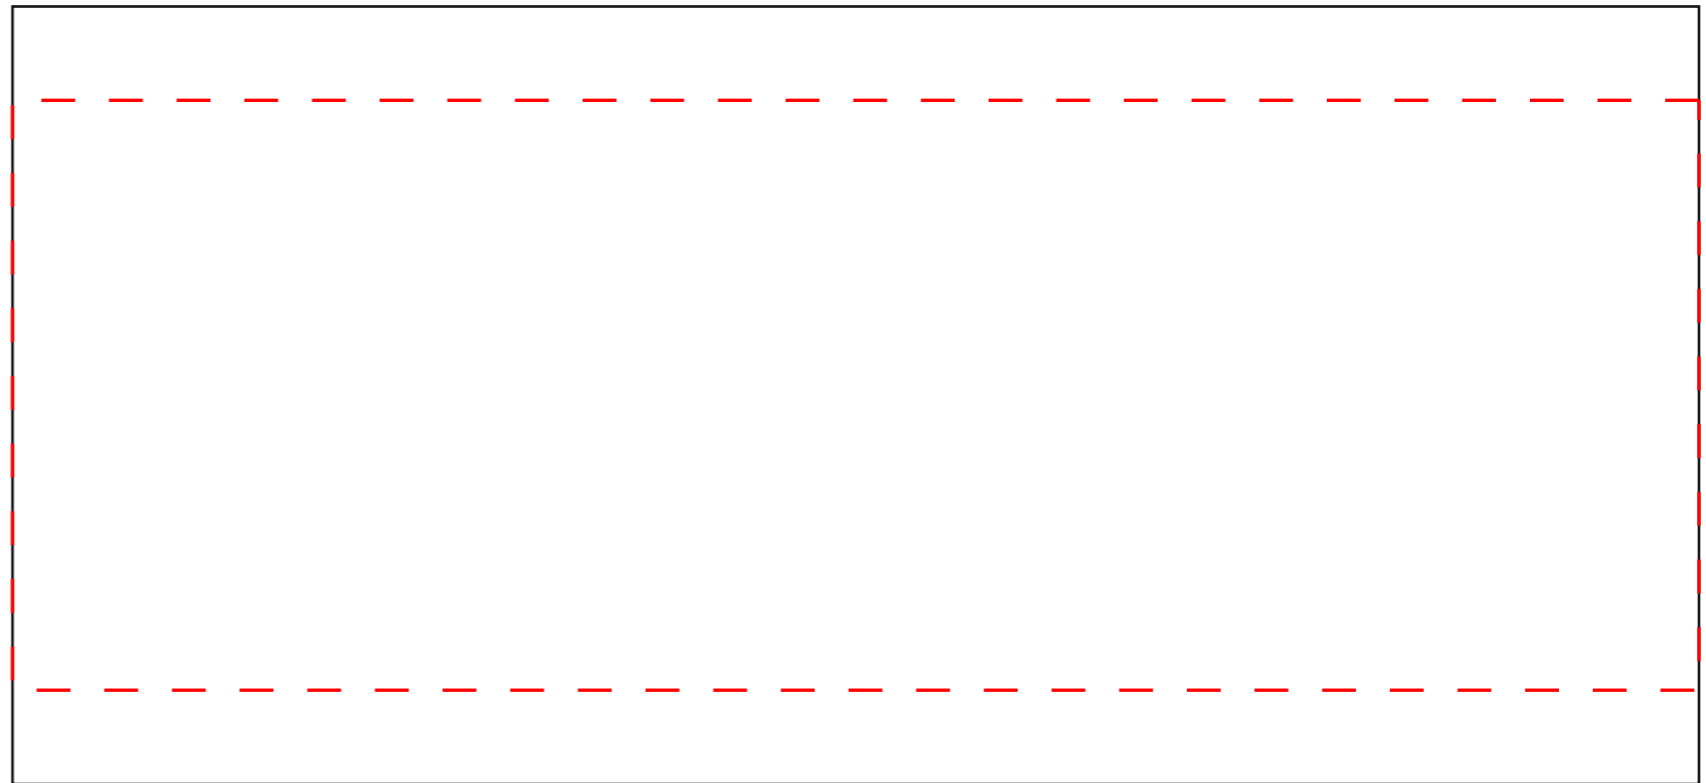

Orange Ceramic Mug

- Fonts need to be outlined
- Raster images should be 300dpi and embedded

- **Keep Logos within area marked in Red** — — — — —
- Black Box indicates total print area —————