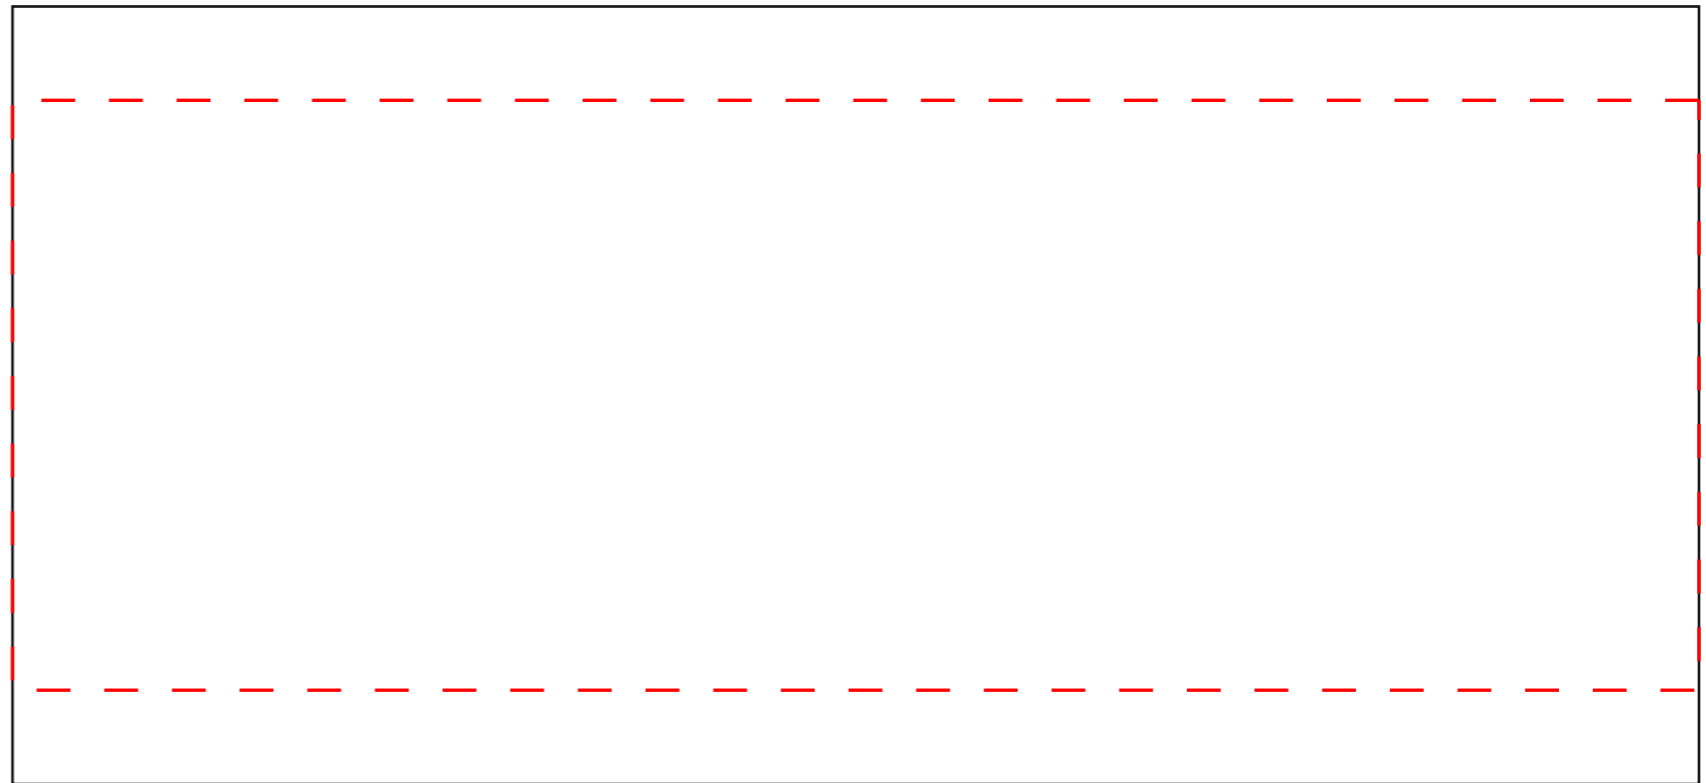

Pastel Blue Ceramic Mug

- Fonts need to be outlined
- Raster images should be 300dpi and embedded

- **Keep Logos within area marked in Red** — — — — —
- Black Box indicates total print area —————