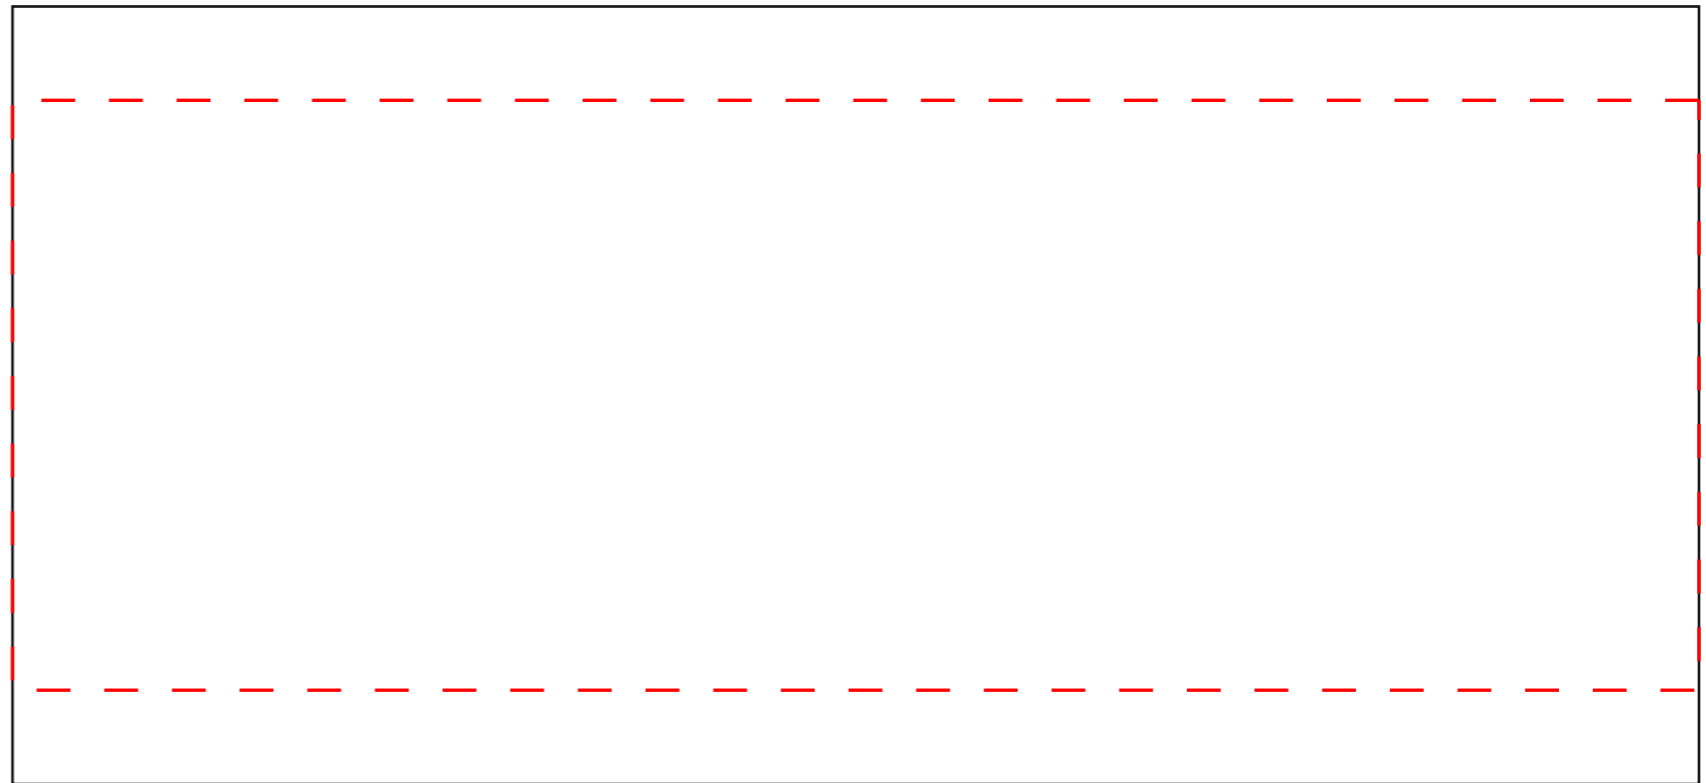

Pastel Pink Ceramic Mug

- Fonts need to be outlined
- Raster images should be 300dpi and embedded

- **Keep Logos within area marked in Red** — — — — —
- Black Box indicates total print area —————