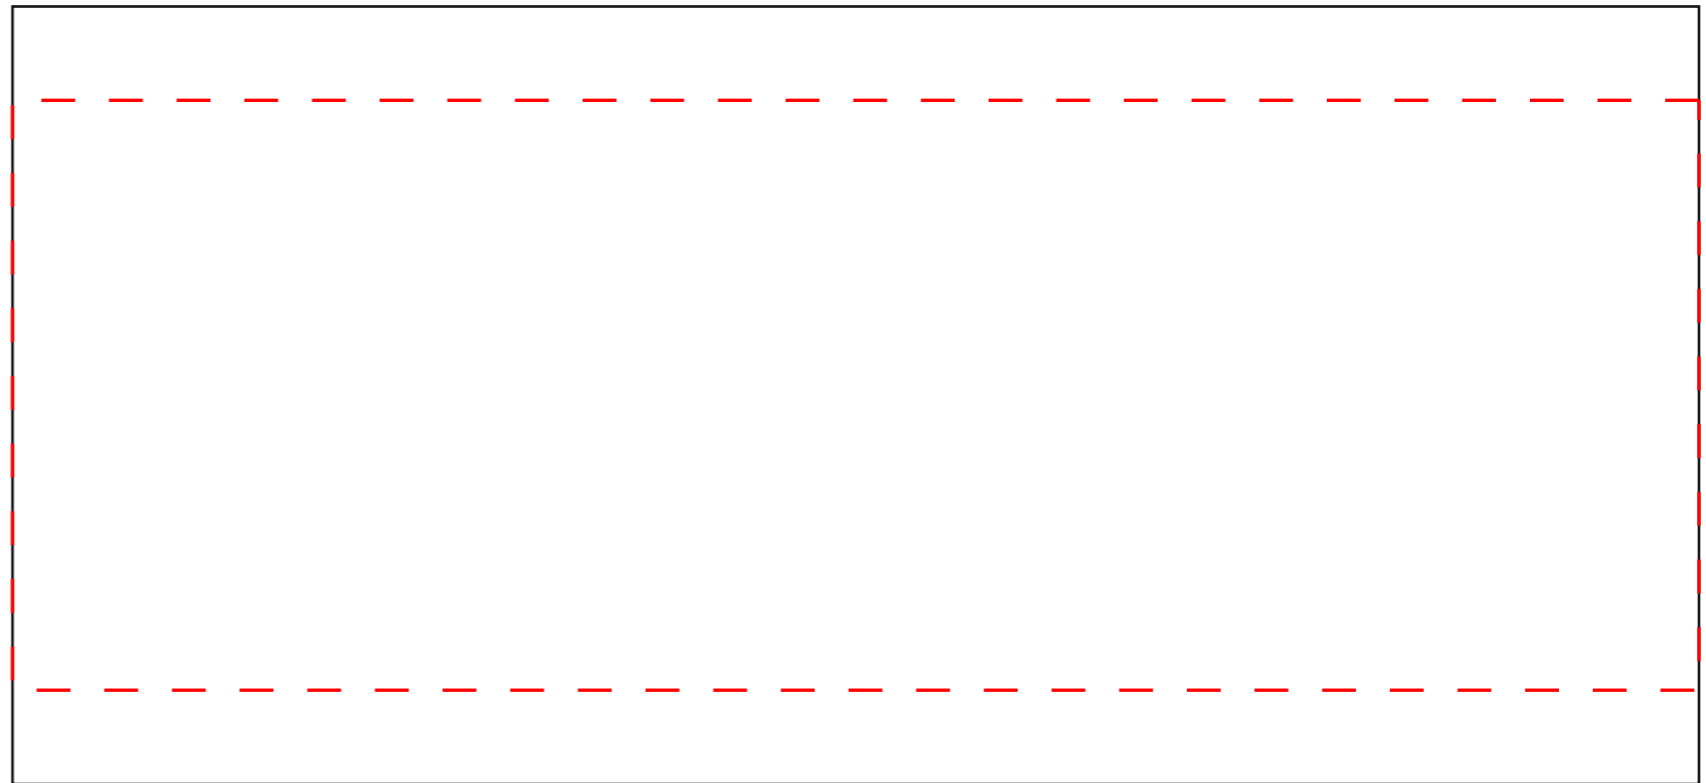

Pink Ceramic Mug

- Fonts need to be outlined
- Raster images should be 300dpi and embedded

- **Keep Logos within area marked in Red** — — — — —
- Black Box indicates total print area —————